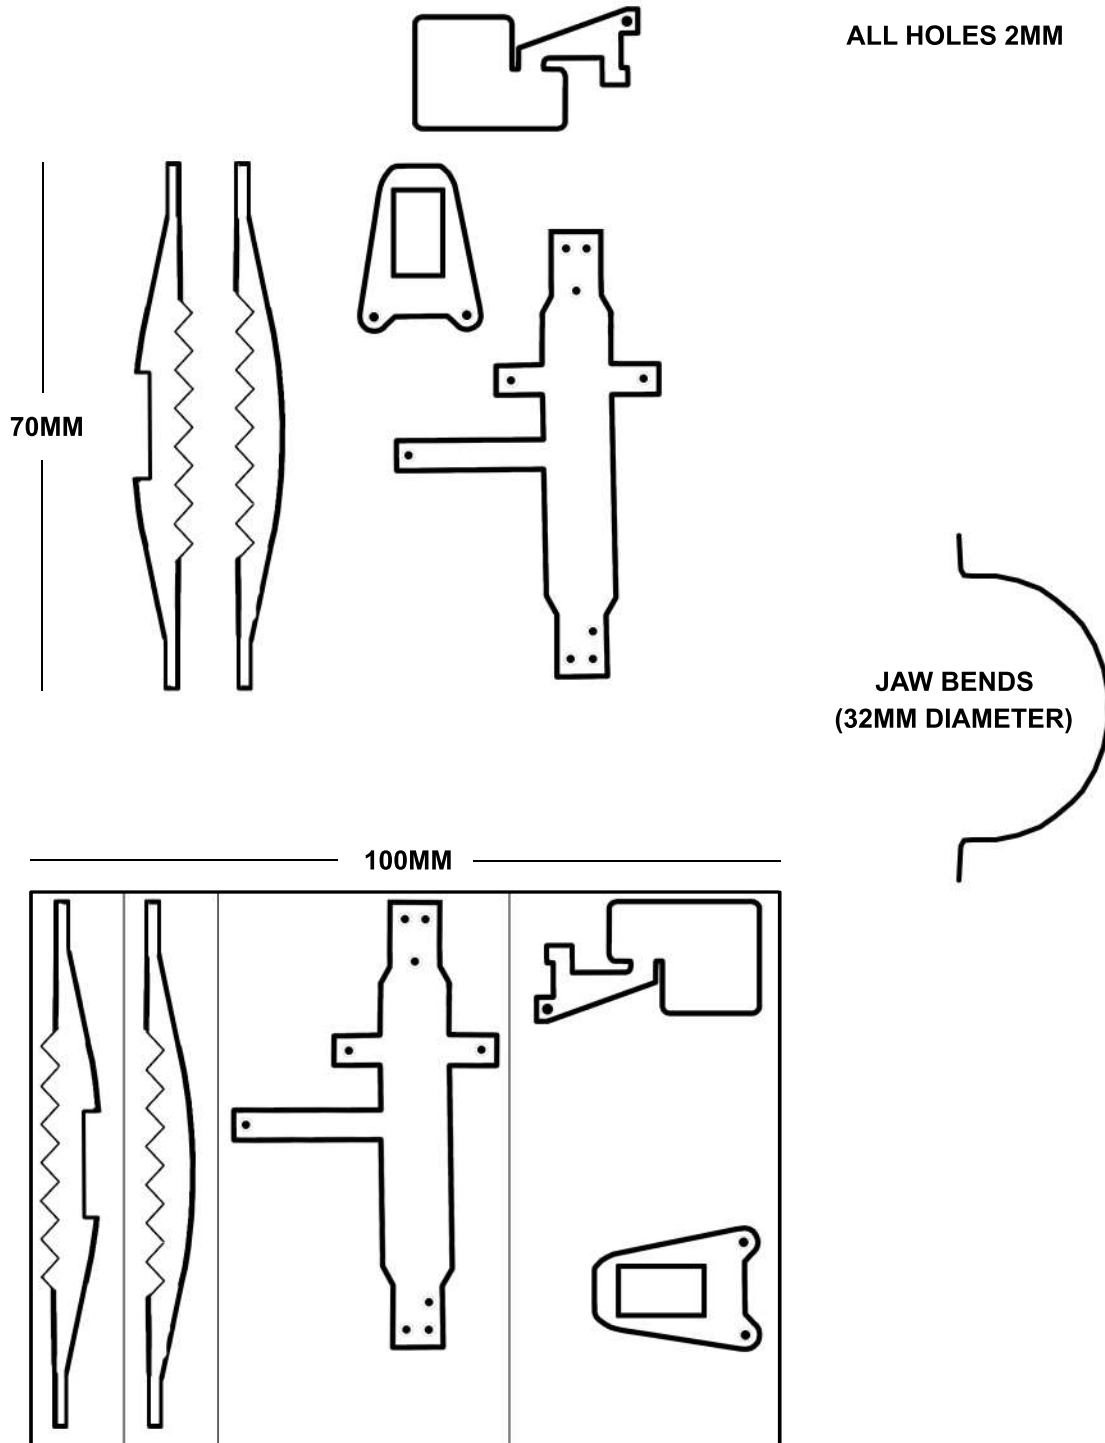

# Brainfoo - Miniature Bear Trap

Random stimulation  
for the brain

SCALE & SUGGESTED CUTTING PATHS FROM 100MM STEEL